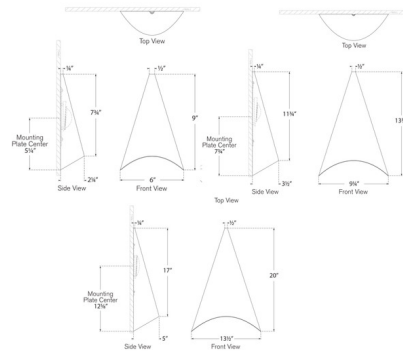

By Visual Comfort Signature

Description

The Piel Wall Wash Light showcases the graceful flexibility of fine metal sheeting, wrapping its light source in a soft, cocoon-like curve. Sleek and sculptural, it brings a bold, artistic presence to any space while it washes your wall with light. The 9 inch and 13.25 inch heights are ADA compliant.

Shown in pewter

Specifications

COLOR	N/A
BODY FINISH	Pewter
WATTAGE	3W
DIMMER	Low Voltage Electronic
DIMENSIONS	6"W x 9"H x 2.25"D
INTEGRATED LED MODULE	1 x LED/3W/120V LED

Technical Information

LAMP COLOR	2700K
LUMENS/WATT	133.33
LUMINOUS FLUX	400 lumens