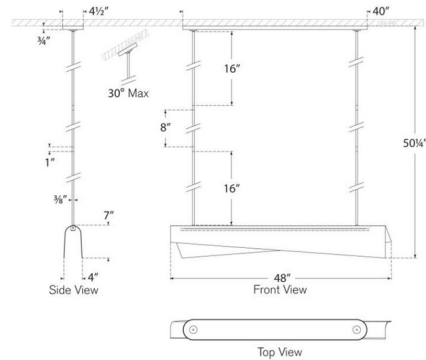

CLICK TO VIEW PRODUCT

Notes: