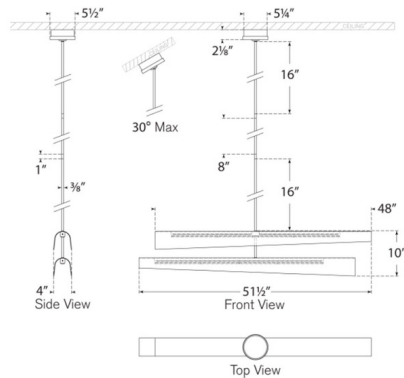

CLICK TO VIEW PRODUCT

Notes: