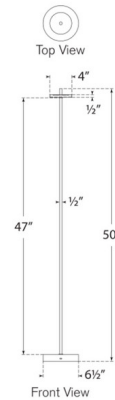

Specifications

| | | |
|-----------------------|-------|-----------------------|
| COLOR | | N/A |
| BODY FINISH | | Museum Bronze |
| WATTAGE | | 1.5W |
| DIMMER | | Included |
| DIMENSIONS | | 6.5"W x 50"H |
| INTEGRATED LED MODULE | | 1 x LED/1.5W/120V LED |

Technical Information

| | | |
|---------------|-------|------------|
| LUMENS/WATT | | 160.00 |
| LUMINOUS FLUX | | 240 lumens |

Shown in museum bronze

CLICK TO VIEW PRODUCT

Notes: