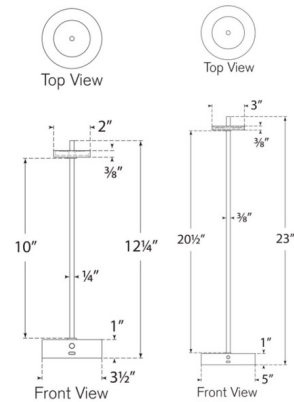

Shown in museum brass

CLICK TO VIEW PRODUCT

Notes: