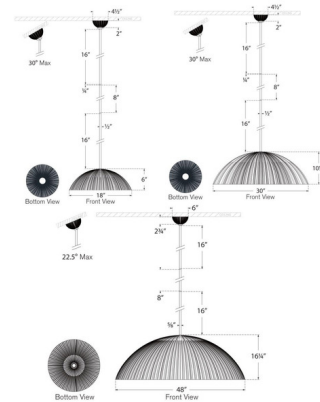

### Description

The Utopia Sculpted Pendant brings texture and style inspired by the California coast to your interior space. The straited metal is carved into an organic dome that casts warm shadows downward in your room from the inner glass globe. 18 inch and 30 inch is sloped ceiling to 30 degrees max and 48 inch size is sloped ceiling to 22.5 degrees max. Note: Custom Overall Heights are available. For quotes, please contact our sales team.

### Specifications

COLOR . . . . . White  
 BODY FINISH . . . . . Plaster White  
 WATTAGE . . . . . 23W  
 DIMMER . . . . . Low Voltage Electronic  
 DIMENSIONS . . . . . 18"W x 16.75"H  
 INTEGRATED LED MODULE . . . . . 1 x LED/23W/120V LED

### Technical Information

PRODUCT DIMENSIONS . . . . . Downrods: One 8" and Two 16" Included  
 LAMP COLOR . . . . . 2700K  
 LUMENS/WATT . . . . . 139.13  
 LUMINOUS FLUX . . . . . 3200 lumens

Shown in plaster white / white