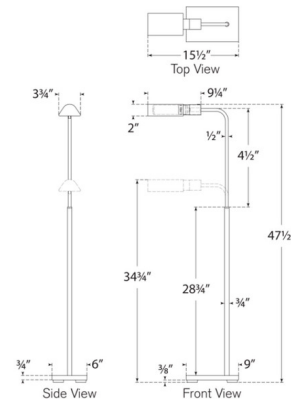

Shown in antique nickel

CLICK TO VIEW PRODUCT

Notes: