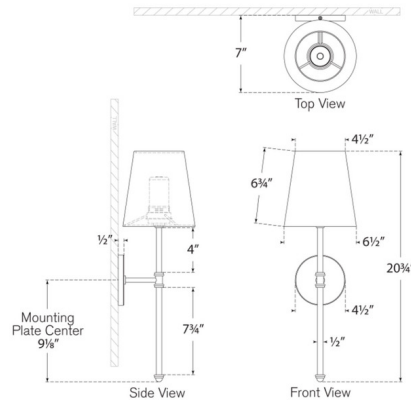

CLICK TO VIEW PRODUCT

Notes: