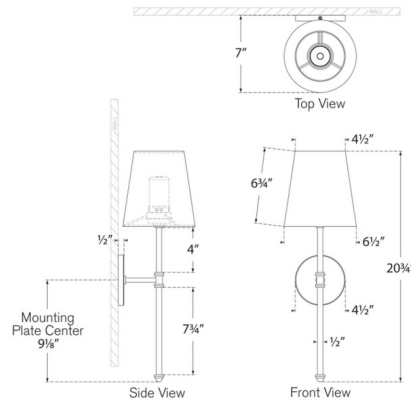

CLICK TO VIEW PRODUCT

Notes: