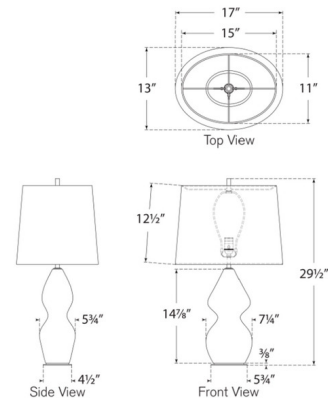

Description

The Noppon Table Lamp brings a farmhouse beauty to your interior space. The organic gourd shaped ceramic body is topped with an oval shade that casts warm shadows across your room. Dimmer switch is located on the lamp socket.

Shown in linen

Specifications

COLOR Linen
 BODY FINISH N/A
 WATTAGE 15W
 DIMMER Included
 DIMENSIONS 17"W x 29.5"H
 BULB NOT INCLUDED 1 x A19/Medium (E26)/15W/120V LED

Technical Information

PRODUCT DIMENSIONS Cord: 96"