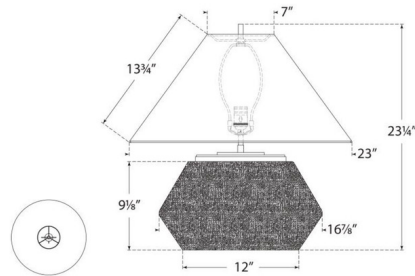

Description

The Aten Short Table Lamp brings a simple, earthy look to your interior space. The stout body holds a wide cone shaped linen shade that casts warm shadows across your room. Dimmer switch is located on the lamp socket.

Shown in shadow black / linen

Specifications

COLOR Linen
BODY FINISH Shadow Black
WATTAGE 15W
DIMMER Included
DIMENSIONS 23"W x 23.25"H
BULB NOT INCLUDED 1 x A19/Medium (E26)/15W/120V LED

Technical Information

PRODUCT DIMENSIONS Cord: 96"

CLICK TO VIEW PRODUCT

Notes: