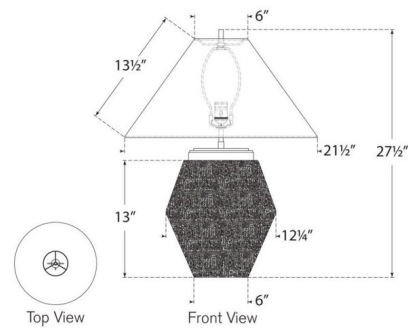

### Description

The Aten Table Lamp brings a simple, earthy look to your interior space. The ceramic body holds a wide cone shaped linen shade that casts warm shadows across your room. Dimmer switch is located on the lamp socket.

### Specifications

COLOR . . . . . Linen  
BODY FINISH . . . . . Plaster White  
WATTAGE . . . . . 15W  
DIMMER . . . . . Included  
DIMENSIONS . . . . . 21.5"W x 27.5"H  
BULB NOT INCLUDED . . . . . 1 x A19/Medium (E26)/15W/120V LED

### Technical Information

PRODUCT DIMENSIONS . . . . . Cord: 96"

CLICK TO VIEW PRODUCT

Notes: