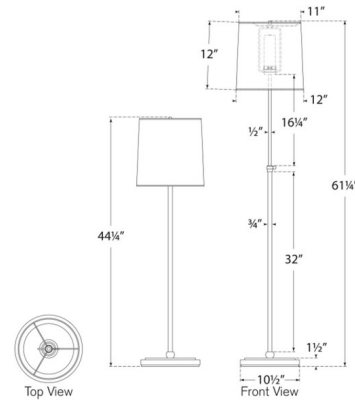

Lightology

lightology.com
866-954-4489
04-24-26

Project: _____
Company: _____
Location: _____ Fixture Type: _____
SPEC #: **VCG1418960**
Approved On: _____ Approved By: _____

Bryant Cordless Floor Lamp

By Visual Comfort Signature

Description

The Bryant Cordless Adjustable Floor Lamp adds a clean classic look to your space. The slim body has a key to allow this lamp to be adjusted from 44.25 - 61.25 inches. Topped with a linen shade that casts warm light across your area. Remove cordless light module from lamp and charge using provided USB-C cord. Touch dimmer is on the light module to adjust between high, medium, and low settings. Includes a USB-C to USB-A adapter and charging plug. For best results, fully charge the battery before using.

Specifications

COLOR	.....	Linen
BODY FINISH	.....	Bronze / Hand-Rubbed Antique Brass
WATTAGE	.....	4.6W
DIMMER	.....	Included
DIMENSIONS	.....	12"W x 61.25"H
INTEGRATED LED MODULE	.....	1 x LED/4.6W/120V LED

Technical Information

LAMP COLOR	.....	2700K
LUMENS/WATT	.....	163.04
LUMINOUS FLUX	.....	750 lumens

CLICK TO VIEW PRODUCT

Notes: