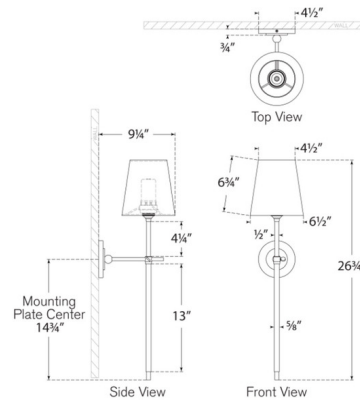

Lightology

lightology.com
866-954-4489
04-27-26

Project: _____
Company: _____
Location: _____ Fixture Type: _____
SPEC #: **VCG1418968**
Approved On: _____ Approved By: _____

Bryant Cordless Tail Wall Sconce

By Visual Comfort Signature

Description

The Bryant Cordless Tail Wall Sconce adds a clean classic look to your space. The slim long tail is topped with a linen shade that casts warm light across your area. Remove cordless light module from lamp and charge using provided USB-C cord. Touch dimmer is on the light module to adjust between high, medium, and low settings. Includes a USB-C to USB-A adapter and charging plug. For best results, fully charge the battery before using.

Specifications

COLOR . . . . . Linen
BODY FINISH . . . . . Polished Nickel
WATTAGE 1.6W
DIMMER . . . . . Low Voltage Electronic
DIMENSIONS . . . . . 6.5"W x 26.75"H x 9.25"D
INTEGRATED LED MODULE . . . . . 1 x LED/1.6W/120V LED

Technical Information

LAMP COLOR 2700K
LUMENS/WATT 156.25
LUMINOUS FLUX . . . . . 250 lumens

Shown in polished nickel / linen

CLICK TO VIEW PRODUCT

Notes: