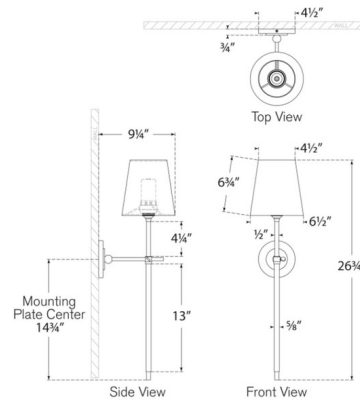

Lightology

lightology.com
866-954-4489
06-30-26

Project: _____

Company: _____

Location: _____ Fixture Type: _____

SPEC #: **VCG1418968**

Approved On: _____ Approved By: _____

Bryant Cordless Tail Wall Sconce

By Visual Comfort Signature

Description

The Bryant Cordless Tail Wall Sconce adds a clean classic look to your space. The slim long tail is topped with a linen shade that casts warm light across your area. Remove cordless light module from lamp and charge using provided USB-C cord. Touch dimmer is on the light module to adjust between high, medium, and low settings. Includes a USB-C to USB-A adapter and charging plug. For best results, fully charge the battery before using.

Specifications

COLOR . . . . . Linen
BODY FINISH . . . . . Polished Nickel
WATTAGE 1.6W
DIMMER . . . . . Low Voltage Electronic
DIMENSIONS . . . . . 6.5"W x 26.75"H x 9.25"D
INTEGRATED LED MODULE . . . . . 1 x LED/1.6W/120V LED

Technical Information

LAMP COLOR 2700K
LUMENS/WATT 156.25
LUMINOUS FLUX . . . . . 250 lumens

Shown in polished nickel / linen

CLICK TO VIEW PRODUCT

Notes: