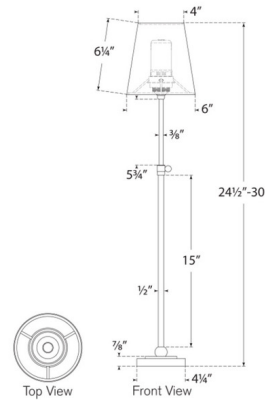

CLICK TO VIEW PRODUCT

Notes: