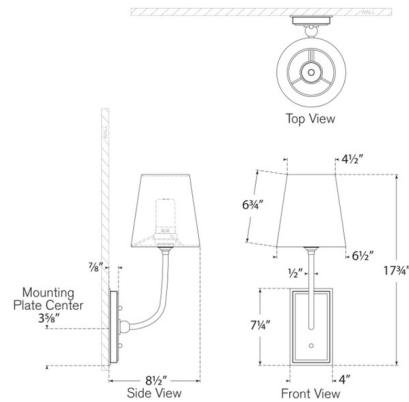

CLICK TO VIEW PRODUCT

Notes: