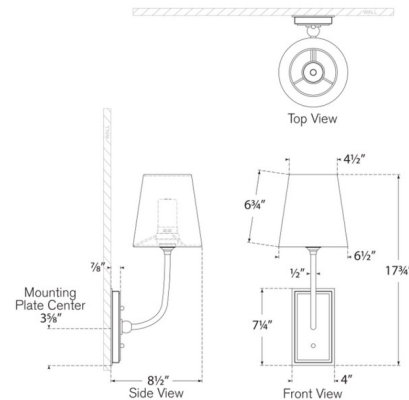

CLICK TO VIEW PRODUCT

Notes: