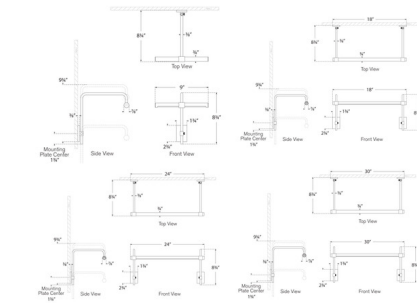

### Description

The Kidd Frame Mount Picture Light brings a smooth, clean style to your interior space. The slim shade can adjust to your desired angle when installing and be lowered and raised from 8.75 inches to 9.75 inches to accommodate your piece. Touch dimmer allows light to adjust between high, medium, low, and off settings to highlight your work of art as you desire. Note: Cannot be hardwired.

### Specifications

COLOR	N/A
BODY FINISH	Bronze
WATTAGE	8W
DIMMER	Low Voltage Electronic
DIMENSIONS	9"W x 8.75"H x 8.75"D
INTEGRATED LED MODULE	1 x LED/8W/120V LED

### Technical Information

PRODUCT DIMENSIONS	Cord: On/Off Switch is 15" from Body
LUMENS/WATT	137.50
LUMINOUS FLUX	1100 lumens

CLICK TO VIEW PRODUCT

Notes: