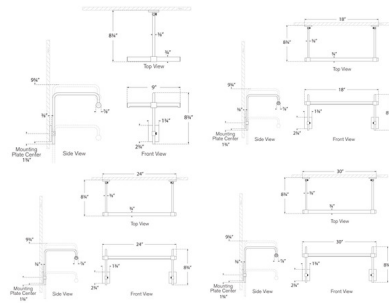

### Description

The Kidd Frame Mount Picture Light brings a smooth, clean style to your interior space. The slim shade can adjust to your desired angle when installing and be lowered and raised from 8.75 inches to 9.75 inches to accommodate your piece. Touch dimmer allows light to adjust between high, medium, low, and off settings to highlight your work of art as you desire. Note: Cannot be hardwired.

### Specifications

COLOR	N/A
BODY FINISH	Bronze
WATTAGE	8W
DIMMER	Low Voltage Electronic
DIMENSIONS	9"W x 8.75"H x 8.75"D
INTEGRATED LED MODULE	1 x LED/8W/120V LED

### Technical Information

PRODUCT DIMENSIONS	Cord: On/Off Switch is 15" from Body
LUMENS/WATT	137.50
LUMINOUS FLUX	1100 lumens

CLICK TO VIEW PRODUCT

Notes: