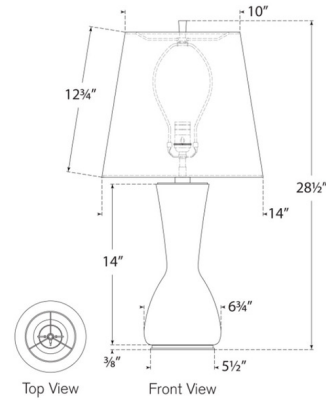

Description

The Jess Table Lamp brings a clean beauty to your interior space. The vase inspired ceramic body is topped with a tapered linen shade that casts warm shadows across your room. Dimmer switch is located on the lamp socket. Reactive ceramic glazes will vary in color and texture.

Shown in crackled ivory / linen

Specifications

COLOR Linen
BODY FINISH Crackled Ivory
WATTAGE 15W
DIMMER Included
DIMENSIONS 14"W x 28.5"H
BULB NOT INCLUDED 1 x A19/Medium (E26)/15W/120V LED

Technical Information

PRODUCT DIMENSIONS Cord: 96"

CLICK TO VIEW PRODUCT

Notes: