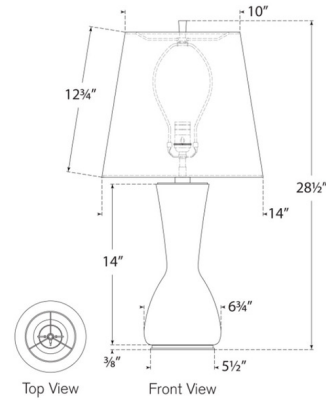

### Specifications

COLOR . . . . . Linen  
BODY FINISH . . . . . Crackled Ivory  
WATTAGE . . . . . 15W  
DIMMER . . . . . Included  
DIMENSIONS . . . . . 14"W x 28.5"H  
BULB NOT INCLUDED . . . . . 1 x A19/Medium (E26)/15W/120V LED

### Technical Information

PRODUCT DIMENSIONS . . . . . Cord: 96"

CLICK TO VIEW PRODUCT

Notes: