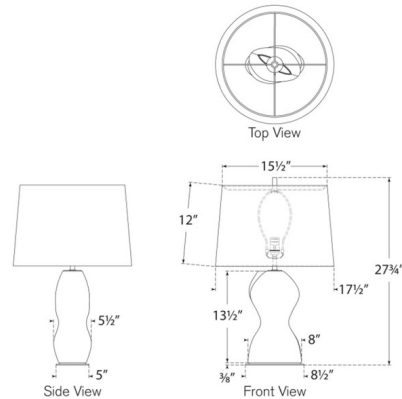

Description

The Misaki Table Lamp brings a clean, contemporary look to your interior space. The curved, oval body is topped with a tapered linen shade that casts warm shadows across your room. Dimmer switch is located on the lamp socket. Reactive ceramic glazes will vary in color and texture.

Shown in veiled white / linen

Specifications

COLOR Linen
 BODY FINISH Veiled White
 WATTAGE 15W
 DIMMER Included
 DIMENSIONS 17.5"W x 27.75"H
 BULB NOT INCLUDED 1 x A19/Medium (E26)/15W/120V LED

Technical Information

PRODUCT DIMENSIONS Cord: 96"

CLICK TO VIEW PRODUCT

Notes: