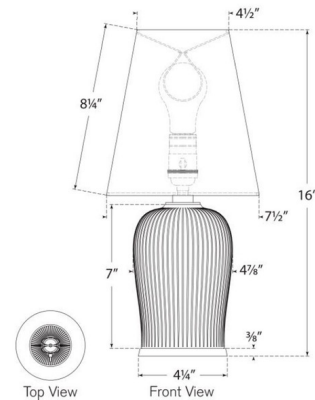

Lightology

lightology.com
866-954-4489
04-28-26

Project: _____

Company: _____

Location: _____ Fixture Type: _____

SPEC #: **VCG1419010**

Approved On: _____ Approved By: _____

Opera Slim Table Lamp By Visual Comfort Signature

Description

The Opera Slim Table Lamp brings a clean beauty to your interior space. The ribbed ceramic body rests on a Brass base and is topped with a tapered linen shade that casts warm shadows across your room. Dimmer switch is located on the lamp socket. Reactive ceramic glazes will vary in color and texture.

Shown in polar blue crackle / linen

Specifications

COLOR Linen
BODY FINISH Polar Blue Crackle
WATTAGE 15W
DIMMER Included
DIMENSIONS 7.5"W x 16"H
BULB NOT INCLUDED 1 x A19/Medium (E26)/15W/120V LED

Technical Information

PRODUCT DIMENSIONS Cord: 96"

CLICK TO VIEW PRODUCT

Notes: