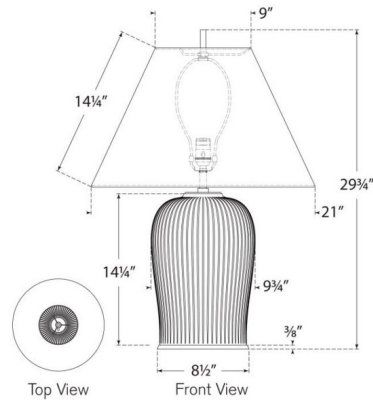

Description

The Opera Table Lamp brings a clean beauty to your interior space. The ribbed ceramic body rests on a Brass base and is topped with a tapered linen shade that casts warm shadows across your room. Dimmer switch is located on the lamp socket. Reactive ceramic glazes will vary in color and texture.

Shown in light olive / linen

Specifications

COLOR Linen
BODY FINISH Light Olive
WATTAGE 15W
DIMMER Included
DIMENSIONS 21"W x 29.75"H
BULB NOT INCLUDED 1 x A19/Medium (E26)/15W/120V LED

CLICK TO VIEW PRODUCT