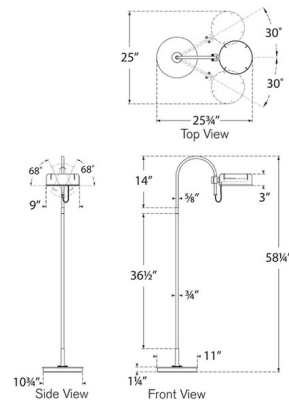

By Visual Comfort Signature

Description

The Oso Articulating Floor Lamp adds a clean, architectural vibe to your interior space. The smooth dome shaped shade has perforations to allow light to peek through as well as cast down around your area. Arm swings 30 degrees on either side and shade adjusts 68 degrees to either side. Touch dimmer is located on the shade.

Specifications

COLOR N/A
BODY FINISH Modern Iron / Hand Rubbed Antique Brass
WATTAGE 6W
DIMMER Included
DIMENSIONS 10.75"W x 58.25"H x 25.75"D
INTEGRATED LED MODULE 1 x LED/6W/120V LED

Technical Information

PRODUCT DIMENSIONS Cord: 120"
LAMP COLOR 2700K
LUMENS/WATT 133.33
LUMINOUS FLUX 800 lumens

Shown in modern iron / hand rubbed antique brass

CLICK TO VIEW PRODUCT

Notes: