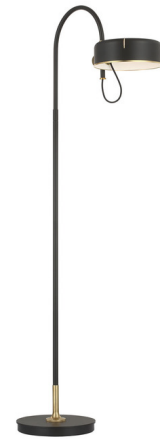

Lightology

lightology.com
866-954-4489
05-19-26

Project: _____

Company: _____

Location: _____ Fixture Type: _____

SPEC #: **VCG1419016**

Approved On: _____ Approved By: _____

Oso Articulating Floor Lamp

By Visual Comfort Signature

Description

The Oso Articulating Floor Lamp adds a clean, architectural vibe to your interior space. The smooth dome shaped shade has perforations to allow light to peek through as well as cast down around your area. Arm swings 30 degrees on either side and shade adjusts 68 degrees to either side. Touch dimmer is located on the shade.

Specifications

COLOR N/A
BODY FINISH Modern Iron / Hand Rubbed Antique Brass
WATTAGE 6W
DIMMER Included
DIMENSIONS 10.75"W x 58.25"H x 25.75"D
INTEGRATED LED MODULE 1 x LED/6W/120V LED

Technical Information

PRODUCT DIMENSIONS Cord: 120"
LAMP COLOR 2700K
LUMENS/WATT 133.33
LUMINOUS FLUX 800 lumens

Shown in modern iron / hand rubbed antique brass

CLICK TO VIEW PRODUCT

Notes: