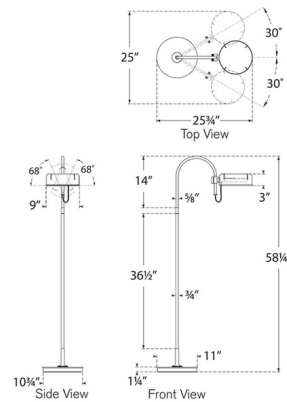

By Visual Comfort Signature

Description

The Oso Articulating Floor Lamp adds a clean, architectural vibe to your interior space. The smooth dome shaped shade has perforations to allow light to peek through as well as cast down around your area. Arm swings 30 degrees on either side and shade adjusts 68 degrees to either side. Touch dimmer is located on the shade.

Specifications

COLOR N/A
 BODY FINISH Modern Iron / Hand Rubbed Antique Brass
 WATTAGE 6W
 DIMMER Included
 DIMENSIONS 10.75"W x 58.25"H x 25.75"D
 INTEGRATED LED MODULE 1 x LED/6W/120V LED

Technical Information

PRODUCT DIMENSIONS Cord: 120"
 LAMP COLOR 2700K
 LUMENS/WATT 133.33
 LUMINOUS FLUX 800 lumens

Shown in modern iron / hand rubbed antique brass

CLICK TO VIEW PRODUCT

Notes: