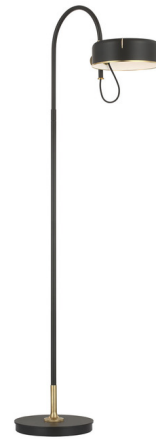

Lightology

lightology.com
866-954-4489
07-11-26

Project: _____

Company: _____

Location: _____ Fixture Type: _____

SPEC #: **VCG1419016**

Approved On: _____ Approved By: _____

Oso Articulating Floor Lamp

By Visual Comfort Signature

Description

The Oso Articulating Floor Lamp adds a clean, architectural vibe to your interior space. The smooth dome shaped shade has perforations to allow light to peek through as well as cast down around your area. Arm swings 30 degrees on either side and shade adjusts 68 degrees to either side. Touch dimmer is located on the shade.

Specifications

COLOR N/A
BODY FINISH Modern Iron / Hand Rubbed Antique Brass
WATTAGE 6W
DIMMER Included
DIMENSIONS 10.75"W x 58.25"H x 25.75"D
INTEGRATED LED MODULE 1 x LED/6W/120V LED

Technical Information

PRODUCT DIMENSIONS Cord: 120"
LAMP COLOR 2700K
LUMENS/WATT 133.33
LUMINOUS FLUX 800 lumens

Shown in modern iron / hand rubbed antique brass

CLICK TO VIEW PRODUCT

Notes: