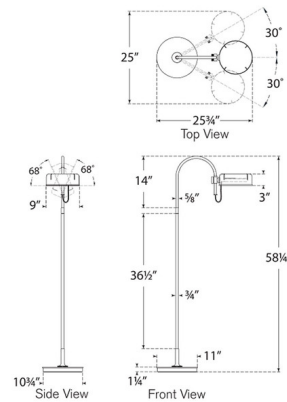

By Visual Comfort Signature

Description

The Oso Articulating Floor Lamp adds a clean, architectural vibe to your interior space. The smooth dome shaped shade has perforations to allow light to peek through as well as cast down around your area. Arm swings 30 degrees on either side and shade adjusts 68 degrees to either side. Touch dimmer is located on the shade.

Specifications

COLOR N/A
BODY FINISH Modern Iron / Hand Rubbed Antique Brass
WATTAGE 6W
DIMMER Included
DIMENSIONS 10.75"W x 58.25"H x 25.75"D
INTEGRATED LED MODULE 1 x LED/6W/120V LED

Technical Information

PRODUCT DIMENSIONS Cord: 120"
LAMP COLOR 2700K
LUMENS/WATT 133.33
LUMINOUS FLUX 800 lumens

Shown in modern iron / hand rubbed antique brass

CLICK TO VIEW PRODUCT

Notes: