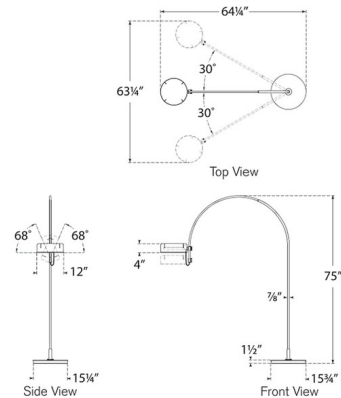

CLICK TO VIEW PRODUCT

Notes: