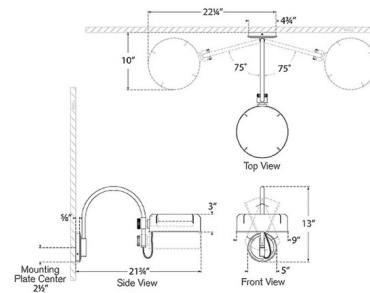

By Visual Comfort Signature

Description

The Oso Articulating Arc Wall Light adds a clean, architectural vibe to your interior space. The smooth dome shaped shade has perforations to allow light to peek through as well as cast down around your area. Arm swings 75 degrees on either side. Touch dimmer is located on the shade.

Shown in polished nickel / matte white

Specifications

COLOR	N/A
BODY FINISH	Polished Nickel / Matte White
WATTAGE	6W
DIMMER	Low Voltage Electronic
DIMENSIONS	9"W x 13"H x 21.75"D
INTEGRATED LED MODULE	1 x LED/6W/120V LED