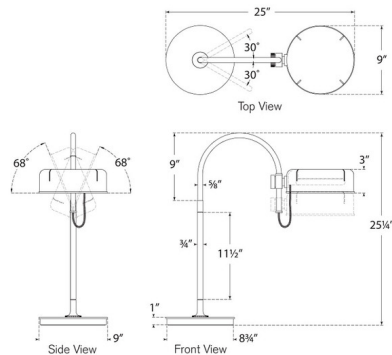

### Description

The Oso Arc Table Lamp adds a clean, architectural vibe to your interior space. The smooth dome shaped shade has perforations to allow light to peek through as well as cast down around your area. Arm swings 30 degrees on either side and shade adjusts 68 degrees to either side. Touch dimmer is located on the shade.

### Specifications

COLOR	N/A
BODY FINISH	Polished Nickel / Matte White
WATTAGE	6W
DIMMER	Included
DIMENSIONS	9"W x 25.25"H x 25"D
INTEGRATED LED MODULE	1 x LED/6W/120V LED

### Technical Information

PRODUCT DIMENSIONS	Cord: 96"
LAMP COLOR	2700K
LUMENS/WATT	133.33
LUMINOUS FLUX	800 lumens

CLICK TO VIEW PRODUCT

Notes: