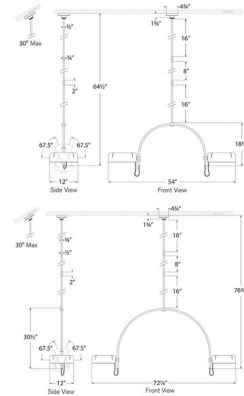

By Visual Comfort Signature

Description

The Oso Linear Arched Pendant adds a clean, architectural vibe to your interior space. The smooth dome shaped shades have perforations to allow light to peek through as well as cast down around your area. Each shade rotates 67.5 degrees to either side. Sloped ceiling to 30 degrees maximum. Note: Custom Overall Heights are available. For quotes, please contact our sales team.

Specifications

COLOR	N/A
BODY FINISH	Polished Nickel / Matte Black
WATTAGE	70W
DIMMER	Low Voltage Electronic
DIMENSIONS	54"L x 12"W x 18.25"H
INTEGRATED LED MODULE	2 x LED/35W/120V LED

Technical Information

PRODUCT DIMENSIONS	Downrod: One 8" and Two 16" Included
LAMP COLOR	2700K
LUMENS/WATT	140.00
LUMINOUS FLUX	4900 lumens

Shown in polished nickel / matte black

CLICK TO VIEW PRODUCT

Notes: