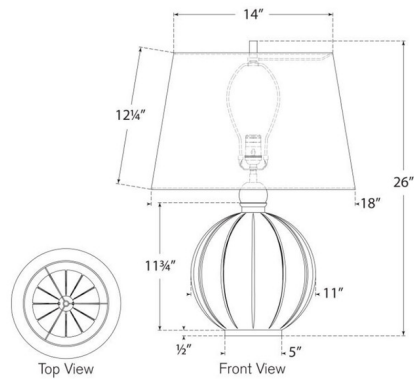

By Visual Comfort Signature

Description

The Ponteil Large Table Lamp brings a midcentury modern vibe to your interior space. The ribbed, globe body is topped with a tapered linen shade that casts warm shadows across your room. Dimmer switch is located on the lamp socket. Reactive ceramic glazes will vary in color and texture.

Shown in crackled sienna / linen

Specifications

COLOR Linen
BODY FINISH Crackled Sienna
WATTAGE 15W
DIMMER Included
DIMENSIONS 18"W x 26"H
BULB NOT INCLUDED 1 x A19/Medium (E26)/15W/120V LED

Technical Information

PRODUCT DIMENSIONS Cord: 96"
--------------------	-----------------

CLICK TO VIEW PRODUCT

Notes: