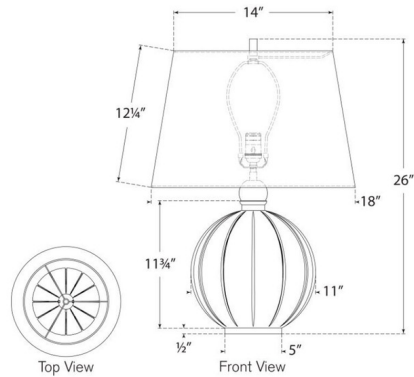

By Visual Comfort Signature

Description

The Ponteil Large Table Lamp brings a midcentury modern vibe to your interior space. The ribbed, globe body is topped with a tapered linen shade that casts warm shadows across your room. Dimmer switch is located on the lamp socket. Reactive ceramic glazes will vary in color and texture.

Shown in crackled sienna / linen

Specifications

COLOR Linen
BODY FINISH Crackled Sienna
WATTAGE 15W
DIMMER Included
DIMENSIONS 18"W x 26"H
BULB NOT INCLUDED 1 x A19/Medium (E26)/15W/120V LED

Technical Information

PRODUCT DIMENSIONS Cord: 96"
--------------------	-----------------

CLICK TO VIEW PRODUCT

Notes: