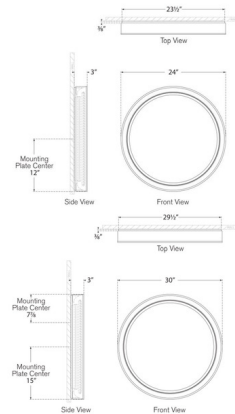

CLICK TO VIEW PRODUCT

Notes: