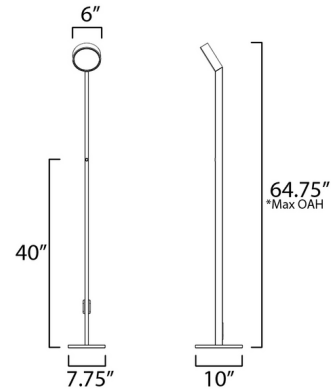

Specifications

COLOR N/A
BODY FINISH Black
WATTAGE 10W
DIMMER Included
DIMENSIONS 10"W x 64.75"H
INTEGRATED LED MODULE 1 x LED/10W/120V LED

Technical Information

COLOR RENDERING 90 CRI
LAMP COLOR 3000K
LUMENS/WATT 55.00
LUMINOUS FLUX 550 lumens

Shown in black

*max overall height

CLICK TO VIEW PRODUCT

Notes: