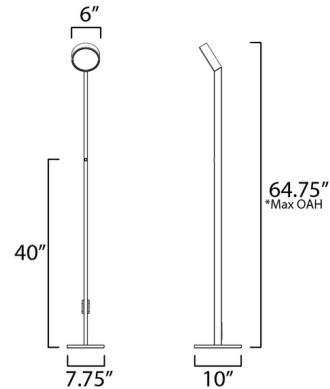

### Specifications

COLOR	N/A
BODY FINISH	Black
WATTAGE	10W
DIMMER	Included
DIMENSIONS	10"W x 64.75"H
INTEGRATED LED MODULE	1 x LED/10W/120V LED

### Technical Information

COLOR RENDERING	90 CRI
LAMP COLOR	3000K
LUMENS/WATT	55.00
LUMINOUS FLUX	550 lumens

Shown in black

\*max overall height

CLICK TO VIEW PRODUCT

Notes: