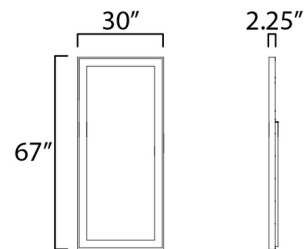

Description

Featuring a sleek silhouette, the Floating LED Plug-in mirror is the perfect addition to an entry, bedroom, or hallway. Use a bottom on the front of the mirror to turn in on and off, and to adjust the color temperature from 3000K, 4500K, and 6400K. Note: Can be free standing or wall mounted.

Specifications

COLOR	N/A
BODY FINISH	N/A
WATTAGE	60W
DIMMER	N/A
DIMENSIONS	30"W x 67"H x 2.25"D
INTEGRATED LED MODULE	1 x LED/60W/120V LED

Technical Information

LAMP LIFE	35000 hours
COLOR RENDERING	90 CRI
LAMP COLOR	CCT Select
LUMENS/WATT	20.00
LUMINOUS FLUX	1200 lumens