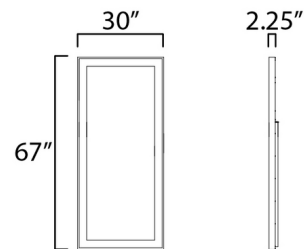

By Et2

Description

Featuring a sleek silhouette, the Floating LED Plug-in mirror is the perfect addition to an entry, bedroom, or hallway. Use a bottom on the front of the mirror to turn in on and off, and to adjust the color temperature from 3000K, 4500K, and 6400K. Note: Can be free standing or wall mounted.

Specifications

COLOR	N/A
BODY FINISH	N/A
WATTAGE	60W
DIMMER	N/A
DIMENSIONS	30"W x 67"H x 2.25"D
INTEGRATED LED MODULE	1 x LED/60W/120V LED

Technical Information

LAMP LIFE	35000 hours
COLOR RENDERING	90 CRI
LAMP COLOR	CCT Select
LUMENS/WATT	20.00
LUMINOUS FLUX	1200 lumens