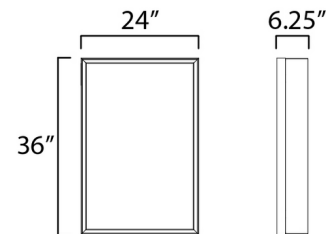

## Bevel LED Mirror Medicine Cabinet

By Et2

### Description

Slim and elegant, the Bevel LED Mirror Medicine Cabinet combines function with with modern style. The front door swings open, providing plenty of internal storage. White acrylic diffusers are miter cut and beveled along the edge of these mirror frames allowing for wider, and brighter lighting.

### Specifications

COLOR . . . . . Mirror  
BODY FINISH . . . . . Satin Nickel  
WATTAGE . . . . . 47W  
DIMMER . . . . . Low Voltage Electronic  
DIMENSIONS . . . . . 24"W x 36"H x 6.25"D  
INTEGRATED LED MODULE . . . . . 1 x LED/47W/120-277V LED