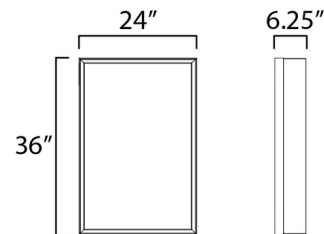

By Et2

Description

Slim and elegant, the Bevel LED Mirror Medicine Cabinet combines function with with modern style. The front door swings open, providing plenty of internal storage. White acrylic diffusers are miter cut and beveled along the edge of these mirror frames allowing for wider, and brighter lighting.

Shown in satin nickel / mirror

Specifications

COLOR Mirror
BODY FINISH Satin Nickel
WATTAGE 47W
DIMMER Low Voltage Electronic
DIMENSIONS 24"W x 36"H x 6.25"D
INTEGRATED LED MODULE 1 x LED/47W/120-277V LED