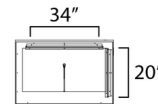

### Specifications

COLOR	N/A
BODY FINISH	Walnut
WATTAGE	52W
DIMMER	Included
DIMENSIONS	24"W x 36"H x 2"D
INTEGRATED LED MODULE	1 x LED/52W/120V LED