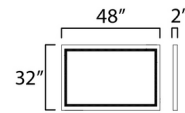

### Description

The Sawyer LED Mirror combines natural elements with modern functionality. A 2-inch frosted band along the frame's interior is backlit with LEDs, providing optimal illumination. A discreetly hidden control along the edge of the frame allows easy selection between 3000K, 4000K, and 5000K color temperatures for personalized lighting. Note: Can be mounted vertically or horizontally. Can be plugged in or hardwired.

### Specifications

COLOR	N/A
BODY FINISH	Walnut
WATTAGE	52W
DIMMER	Included
DIMENSIONS	24"W x 36"H x 2"D
INTEGRATED LED MODULE	1 x LED/52W/120V LED