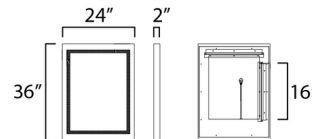

### Description

The Sawyer LED Mirror combines natural elements with modern functionality. A 2-inch frosted band along the frame's interior is backlit with LEDs, providing optimal illumination. A discreetly hidden control along the edge of the frame allows easy selection between 3000K, 4000K, and 5000K color temperatures for personalized lighting. Note: Can be mounted vertically or horizontally. Can be plugged in or hardwired.

### Specifications

COLOR	N/A
BODY FINISH	Walnut
WATTAGE	52W
DIMMER	Included
DIMENSIONS	24"W x 36"H x 2"D
INTEGRATED LED MODULE	1 x LED/52W/120V LED