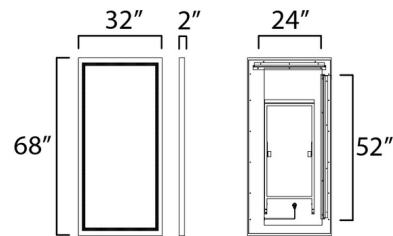

By Et2

Description

The Sawyer LED Mirror combined natural elements with modern functionality. A 2-inch frosted band along the frame's interior is backlit with LEDs, providing optimal illumination. A discreetly hidden control along the edge of the frame allows easy selection between 3000K, 4000K, and 5000K color temperatures for personalized lighting. Note: Can be on a stand or wall mounted vertically or horizontally. Can be plugged in or hardwired.

Shown in oak

Specifications

COLOR	N/A
BODY FINISH	Oak
WATTAGE	86W
DIMMER	Included
DIMENSIONS	32"W x 68"H x 2"D
INTEGRATED LED MODULE	1 x LED/86W/120V LED

Technical Information

LAMP LIFE	35000 hours
COLOR RENDERING	90 CRI
LAMP COLOR	CCT Select
LUMENS/WATT	10.00
LUMINOUS FLUX	860 lumens