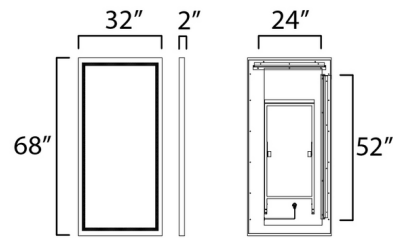

By Et2

Description

The Sawyer LED Mirror combined natural elements with modern functionality. A 2-inch frosted band along the frame's interior is backlit with LEDs, providing optimal illumination. A discreetly hidden control along the edge of the frame allows easy selection between 3000K, 4000K, and 5000K color temperatures for personalized lighting. Note: Can be on a stand or wall mounted vertically or horizontally. Can be plugged in or hardwired.

Shown in oak

Specifications

COLOR	N/A
BODY FINISH	Oak
WATTAGE	86W
DIMMER	Included
DIMENSIONS	32"W x 68"H x 2"D
INTEGRATED LED MODULE	1 x LED/86W/120V LED

Technical Information

LAMP LIFE	35000 hours
COLOR RENDERING	90 CRI
LAMP COLOR	CCT Select
LUMENS/WATT	10.00
LUMINOUS FLUX	860 lumens