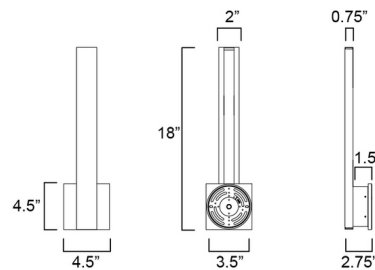

By Et2

Description

The Alumilux Line Short Color-Select Outdoor Wall Light is a linear sconce featuring aluminum construction and indirect lighting. Note: Color selectable LED temperatures include 2700, 3000, 3500, 4000, and 5000K. Can be mounted vertically facing up or down.

Specifications

COLOR	N/A
BODY FINISH	Black
WATTAGE	9W
DIMMER	N/A
DIMENSIONS	18"W x 4.5"H x 2.75"D
INTEGRATED LED MODULE	1 x LED/9W/120V LED

Technical Information

LAMP LIFE	35000 hours
COLOR RENDERING	90 CRI
LAMP COLOR	CCT Select
LUMENS/WATT	60.00
LUMINOUS FLUX	540 lumens

Shown in black

CLICK TO VIEW PRODUCT

Notes: