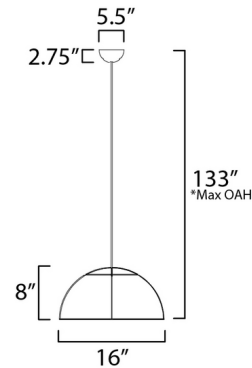

Shown in light cream

*max overall height

CLICK TO VIEW PRODUCT

Notes: