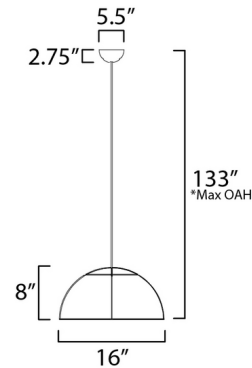

### Specifications

COLOR	N/A
BODY FINISH	Light Cream
WATTAGE	12W
DIMMER	Standard 120V
DIMENSIONS	16"W x 8"H
INTEGRATED LED MODULE	1 x LED/12W/120V LED

### Technical Information

LAMP LIFE	25000 hours
COLOR RENDERING	90 CRI
LAMP COLOR	3000K
LUMENS/WATT	29.17
LUMINOUS FLUX	350 lumens

Shown in light cream

\*max overall height

CLICK TO VIEW PRODUCT

Notes: