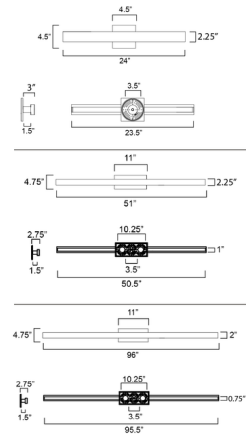

### Specifications

COLOR	N/A
BODY FINISH	Satin Aluminum
WATTAGE	13W
DIMMER	Low Voltage Electronic
DIMENSIONS	4.5"W x 24"H x 2.75"D
INTEGRATED LED MODULE	2 x LED/6.5W/120V LED

### Technical Information

LAMP LIFE	35000 hours
COLOR RENDERING	.90 CRI
LAMP COLOR	. CCT Select
LUMENS/WATT	192.31
LUMINOUS FLUX	1250 lumens

Shown in satin aluminum

CLICK TO VIEW PRODUCT

Notes: