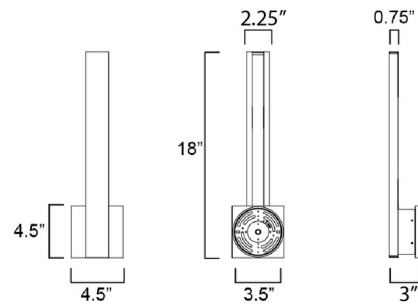

By Et2

Description

The Alumilux Sideline Short Color-Select Outdoor Wall Light is a linear sconce featuring aluminum construction and indirect lighting. Perfect for a front porch or deck. Note: Can be installed vertically up or down. Color selectable LED temperatures include 2700K, 3000K, 3500K, 4000K, and 5000K.

Specifications

COLOR N/A
BODY FINISH Black
WATTAGE 18W
DIMMER N/A
DIMENSIONS 18"W x 4.5"H x 3"D
INTEGRATED LED MODULE 2 x LED/9W/120V LED

Technical Information

LAMP LIFE 35000 hours
COLOR RENDERING 90 CRI
LAMP COLOR CCT Select
LUMENS/WATT 91.11
LUMINOUS FLUX 820 lumens

Shown in black

CLICK TO VIEW PRODUCT

Notes: