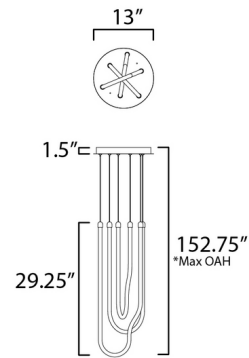

Specifications

COLOR Frosted
BODY FINISH Natural Aged Brass
WATTAGE 45W
DIMMER Low Voltage Electronic
DIMENSIONS 13"W x 29.25"H
INTEGRATED LED MODULE 3 x LED/15W/120-277V LED

Technical Information

LAMP LIFE 20000 hours
COLOR RENDERING 90 CRI
LAMP COLOR 3000K
LUMENS/WATT 180.00
LUMINOUS FLUX 2700 lumens

Shown in natural aged brass / frosted

*max overall height

CLICK TO VIEW PRODUCT

Notes: