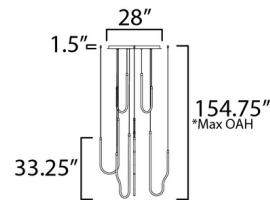

Specifications

COLOR	Frosted
BODY FINISH	Polished Chrome
WATTAGE	110W
DIMMER	Low Voltage Electronic
DIMENSIONS	35.5"W x 33.25"H
INTEGRATED LED MODULE	8 x LED/13.75W/120-277V LED

Technical Information

LAMP LIFE	20000 hours
COLOR RENDERING	90 CRI
LAMP COLOR	3000K
LUMENS/WATT	378.18
LUMINOUS FLUX	5200 lumens

Shown in polished chrome / frosted

*max overall height

CLICK TO VIEW PRODUCT

Notes: