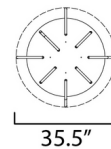

*max overall height