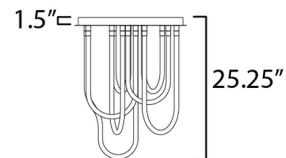

CLICK TO VIEW PRODUCT

Notes: