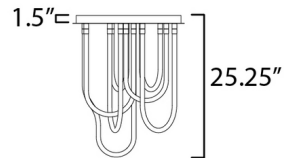

CLICK TO VIEW PRODUCT

Notes: