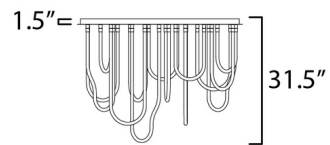

### Specifications

COLOR	Frosted
BODY FINISH	Black
WATTAGE	130.2W
DIMMER	Low Voltage Electronic
DIMENSIONS	42"L x 20"W x 31.5"H
INTEGRATED LED MODULE	14 x LED/9.3W/120-277V LED