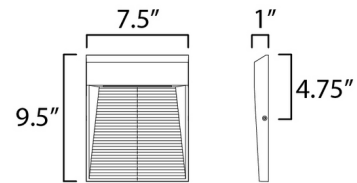

Shown in antique bronze

Specifications

COLOR	N/A
BODY FINISH	Antique Bronze
WATTAGE	20W
DIMMER	Not Dimmable
DIMENSIONS	7.5"W x 9.5"H x 1"D
INTEGRATED LED MODULE	1 x LED/20W/120V LED

Technical Information