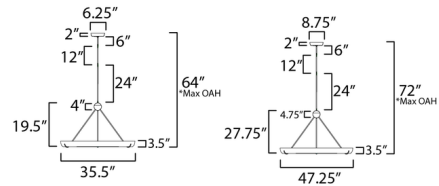

Shown in white

\*max overall height

### Specifications

COLOR . . . . . N/A  
BODY FINISH . . . . . White  
WATTAGE . . . . . 54W  
DIMMER . . . . . Low Voltage Electronic  
DIMENSIONS . . . . . 35.5"W x 19.5"H  
INTEGRATED LED MODULE . . . . . 1 x LED/54W/120-277V LED