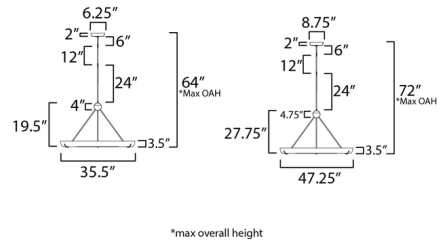

### Specifications

COLOR	N/A
BODY FINISH	White
WATTAGE	54W
DIMMER	Low Voltage Electronic
DIMENSIONS	35.5"W x 19.5"H
INTEGRATED LED MODULE	1 x LED/54W/120-277V LED