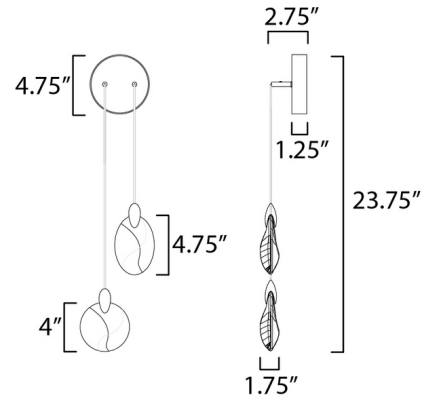

Lightology

lightology.com
866-954-4489
07-01-26

Project: _____

Company: _____

Location: _____ Fixture Type: _____

SPEC #: **ET21419119**

Approved On: _____ Approved By: _____

Pebble Wall Light By Et2

Description

Inspired by the ebbing shores of a riverbed, the Pebble Wall Light features smooth and irregularly shaped crystal pebbles are suspended by cast metal clasps. Discreetly illuminated within the clasps, the light creates an iridescent shimmer in the crystal surface below. Note: 120V dimmable with ELV dimmer. 277V dimmable with 0-10V dimmer.

Specifications

COLOR . . . . . Clear
BODY FINISH . . . . . Black / Gold
WATTAGE 4W
DIMMER . . . . . Low Voltage Electronic
DIMENSIONS . . . . . 4.75"W x 23.75"H x 2.75"D
INTEGRATED LED MODULE . . . . . 2 x LED/2W/120-277V LED

Technical Information

LAMP LIFE . . . . . 30000 hours
COLOR RENDERING . . . . . 90 CRI
LAMP COLOR 4000K
LUMENS/WATT 80.00
LUMINOUS FLUX . . . . . 160 lumens

Shown in black / gold / clear

CLICK TO VIEW PRODUCT

Notes: