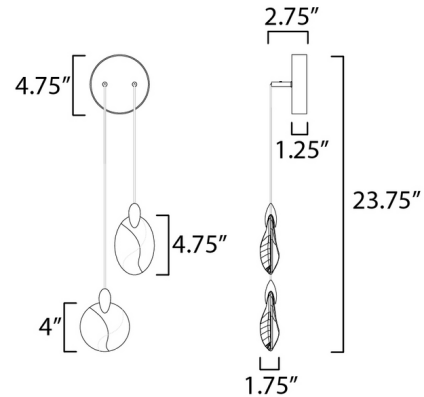

Description

Inspired by the ebbing shores of a riverbed, the Pebble Wall Light features smooth and irregularly shaped crystal pebbles are suspended by cast metal clasps. Discreetly illuminated within the clasps, the light creates an iridescent shimmer in the crystal surface below. Note: 120V dimmable with ELV dimmer. 277V dimmable with 0-10V dimmer.

Specifications

COLOR	Clear
BODY FINISH	Black / Gold
WATTAGE	4W
DIMMER	Low Voltage Electronic
DIMENSIONS	4.75"W x 23.75"H x 2.75"D
INTEGRATED LED MODULE	2 x LED/2W/120-277V LED

Technical Information

LAMP LIFE	30000 hours
COLOR RENDERING	90 CRI
LAMP COLOR	4000K
LUMENS/WATT	80.00
LUMINOUS FLUX	160 lumens

Shown in black / gold / clear

CLICK TO VIEW PRODUCT

Notes: