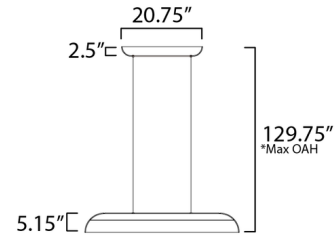

Shown in olive

*max overall height

Specifications

COLOR	N/A
BODY FINISH	Olive
WATTAGE	25W
DIMMER	Standard 120V
DIMENSIONS	39.75"L x 10.15"W x 5.15"H x 30.75"D
INTEGRATED LED MODULE	1 x LED/25W/120V LED

Technical Information