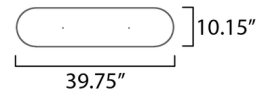

Shown in olive

*max overall height

Specifications

COLOR	N/A
BODY FINISH	Olive
WATTAGE	25W
DIMMER	Standard 120V
DIMENSIONS	39.75"L x 10.15"W x 5.15"H x 30.75"D
INTEGRATED LED MODULE	1 x LED/25W/120V LED

Technical Information