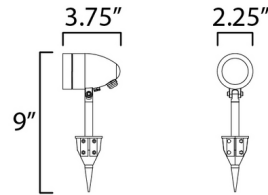

By Et2

Description

The low voltage Alumilux Landscape MR16 Outdoor Pathway Light consists of a classic shaped shade to brighten your outdoor space. In-ground stakes or bolt down installation mounting options are provided with a 16-inch pole. Note: Requires low voltage transformer, not included.

Shown in black

Specifications

COLOR N/A
BODY FINISH Black
WATTAGE 5W
DIMMER Standard 120V
DIMENSIONS 2.25"W x 9"H
INTEGRATED LED MODULE 1 x MR16/Medium (E26)/5W/120V LED

Technical Information

LAMP LIFE 20000 hours
COLOR RENDERING 80 CRI
LAMP COLOR 3000K
LUMENS/WATT 72.00
LUMINOUS FLUX 360 lumens