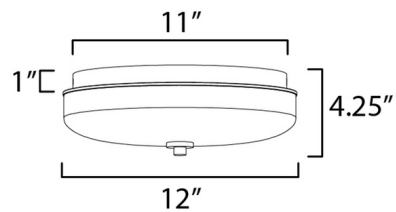

### Specifications

COLOR	Clear
BODY FINISH	Natural Aged Brass
WATTAGE	16W
DIMMER	Standard 120V
DIMENSIONS	12"W x 4.25"H
INTEGRATED LED MODULE	1 x LED/16W/120V LED