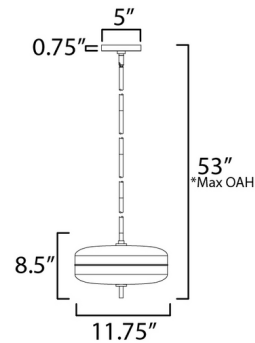

Specifications

COLOR Smoke
BODY FINISH Gunmetal
WATTAGE 24W
DIMMER Standard 120V
DIMENSIONS 11.75"W x 8.5"H
INTEGRATED LED MODULE 2 x LED/12W/120V LED

Technical Information

LAMP LIFE 35000 hours
COLOR RENDERING 90 CRI
LAMP COLOR 3000K
LUMENS/WATT 112.50
LUMINOUS FLUX 1350 lumens

Shown in gunmetal / smoke

*max overall height

CLICK TO VIEW PRODUCT

Notes: