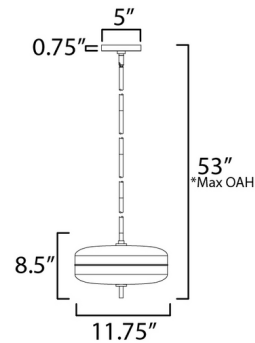

### Specifications

COLOR . . . . . Smoke  
BODY FINISH . . . . . Gunmetal  
WATTAGE . . . . . 24W  
DIMMER . . . . . Standard 120V  
DIMENSIONS . . . . . 11.75"W x 8.5"H  
INTEGRATED LED MODULE . . . . . 2 x LED/12W/120V LED

\*max overall height

CLICK TO VIEW PRODUCT

Notes: