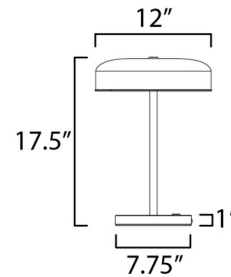

By Et2

Description

The Voto Table Lamp features a sleek, disc silhouette perfect for the modern home. A shallow glass dome encase a frosted LED, creating a captivating play of light across the glass, while delivering evenly distributed illumination. A meticulously crafted frame conceals the hardware, resulting in a sleek, modern LED composition. The light is available in either clear glass with a gold-plated frame or mirror smoked glass with a gunmetal frame. Note: On/off switch with brightness control on table lamp base.

Shown in gunmetal / smoke

Specifications

COLOR	Smoke
BODY FINISH	Gunmetal
WATTAGE	16W
DIMMER	Included
DIMENSIONS	12"W x 17.5"H
INTEGRATED LED MODULE	2 x LED/8W/120V LED

Technical Information

LAMP LIFE	35000 hours
COLOR RENDERING	90 CRI
LAMP COLOR	3000K
LUMENS/WATT	80.00
LUMINOUS FLUX	640 lumens