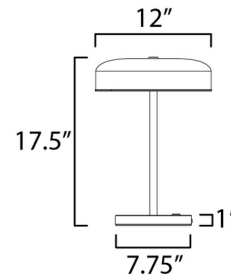

By Et2

Description

The Voto Table Lamp features a sleek, disc silhouette perfect for the modern home. A shallow glass dome encase a frosted LED, creating a captivating play of light across the glass, while delivering evenly distributed illumination. A meticulously crafted frame conceals the hardware, resulting in a sleek, modern LED composition. The light is available in either clear glass with a gold-plated frame or mirror smoked glass with a gunmetal frame. Note: On/off switch with brightness control on table lamp base.

Shown in gunmetal / smoke

Specifications

COLOR	Smoke
BODY FINISH	Gunmetal
WATTAGE	16W
DIMMER	Included
DIMENSIONS	12"W x 17.5"H
INTEGRATED LED MODULE	2 x LED/8W/120V LED

Technical Information

LAMP LIFE	35000 hours
COLOR RENDERING	90 CRI
LAMP COLOR	3000K
LUMENS/WATT	80.00
LUMINOUS FLUX	640 lumens