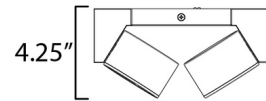

CLICK TO VIEW PRODUCT

Notes: