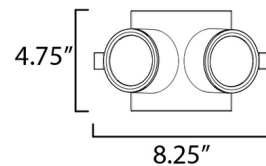

CLICK TO VIEW PRODUCT

Notes: