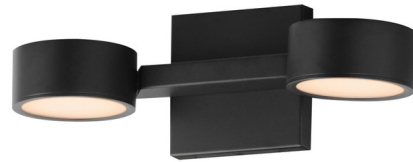

Lightology

lightology.com
866-954-4489
07-08-26

Project: _____

Company: _____

Location: _____ Fixture Type: _____

SPEC #: **ET21419134**

Approved On: _____ Approved By: _____

Embrace Adjustable Spot Wall Light

By Et2

Description

Designed as if turning towards an embrace, the Embrace Wall Sconce has a harmonious and dynamic aesthetic. The two LEDs cast evenly distributed light and seamlessly rotate to direct illumination.

Specifications

COLOR N/A
BODY FINISH Black
WATTAGE 10W
DIMMER Low Voltage Electronic
DIMENSIONS 14"W x 4.5"H x 4.75"D
INTEGRATED LED MODULE 2 x LED/5W/120V LED

Technical Information

COLOR RENDERING 90 CRI
LAMP COLOR 3000K
LUMENS/WATT 110.00
LUMINOUS FLUX 550 lumens