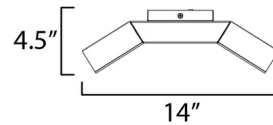

CLICK TO VIEW PRODUCT

Notes: